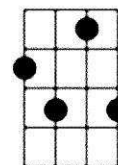

I'll Be Your Baby Tonight

Bob Dylan

I-53

F

G7

Close your eyes, close the door, you don't have to worry any more.

Bb C7 F C

I'll be your baby to-night.

F

G7

Shut the light shut the shade, you don't have to be a-fraid

Bb C7 F F7

I'll be your baby to-night .

F7

Bb

F

Bb C7 F

I'll be your baby to-night.

Repeat entire song

First two verses as break

(Kazoo!)